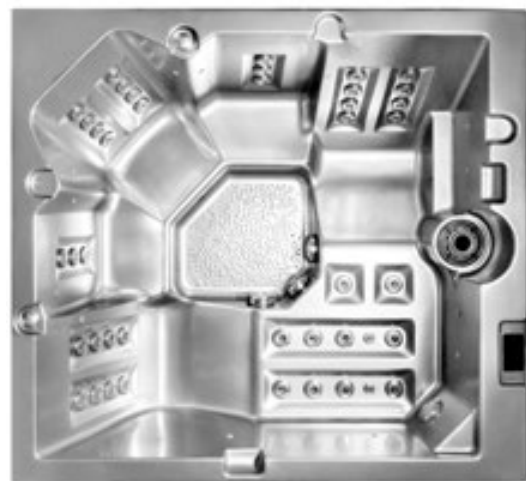

NICOL

Perfect solutions of seats and beds.

Amazing spa in modern design with straight lines. Already in basic equipment it provides maximum comfort to up to five people who want to relax. It is suitable outdoors and indoors.

TECHNICAL SPECIFICATIONS:

Size:	2100 × 1900 × 840 mm
Number of places:	5
Number of jets:	up to 55
Volume of water:	1100 l
Weight:	300 kg
Massage pumps:	2 x 3 HPS