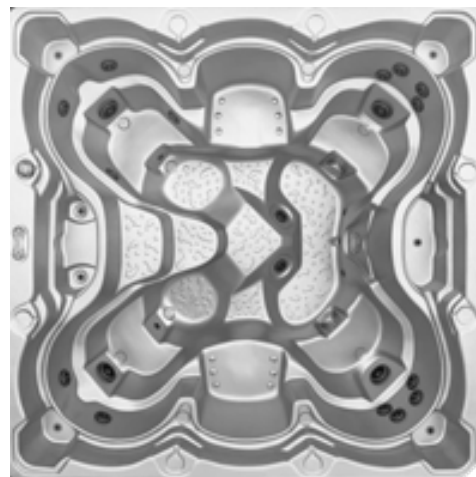

GABRIELA

Jacuzzi for a big group of friends.

Special design which ensures separate massage for each person. Gabriela is a spa for six people, in which, thanks to its clever seats placing, you remain in contact with your friends while enjoying a massage. It is suitable for commercial usage as well.

TECHNICAL SPECIFICATIONS:

Size:	2300 x 2300 x 980 mm
Number of places:	6
Number of jets:	up to 100
Volume of water:	1600 l
Weight:	320 kg
Massage pumps:	2 x 5 HPS