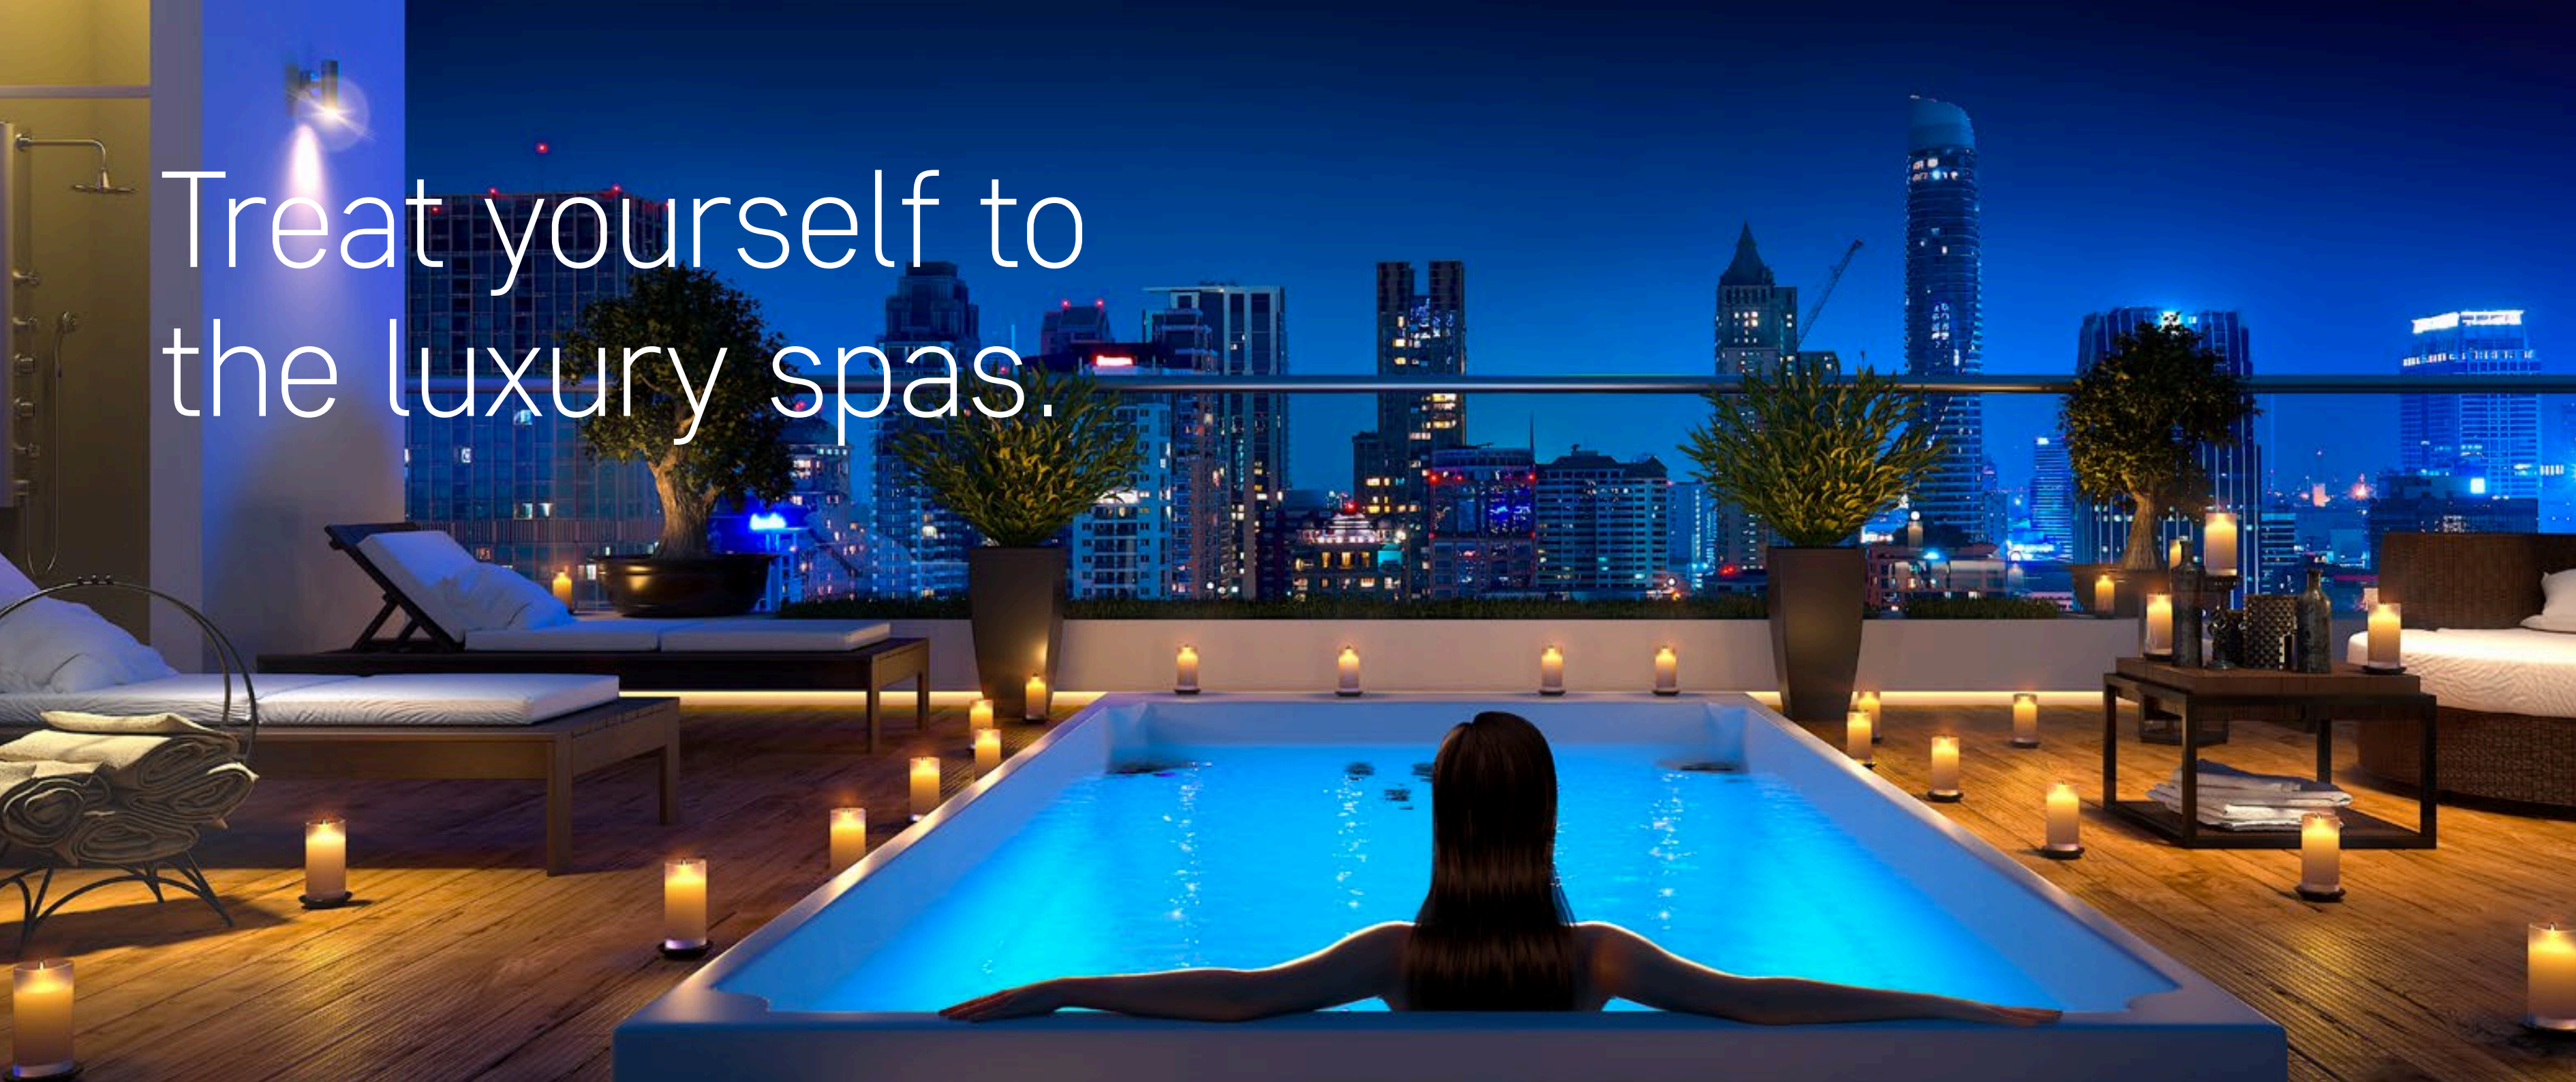

Treat yourself to
the luxury spas.