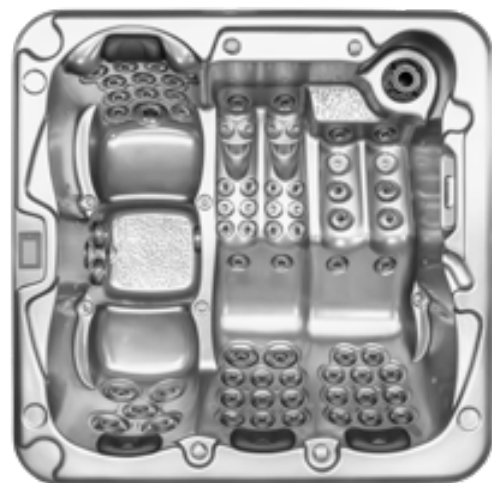

GIZELA

Timeless design and clever technology for 4 people.

Gizela is a Czech manufactured spa with a focus on massaging the entire body. Due to its clever design and high number of jets it is suitable for a big family.

TECHNICAL SPECIFICATIONS:

Size:	2000 × 2000 × 870 mm
Number of places:	4
Number of jets:	up to 77
Volume of water:	1100 l
Weight:	290 kg
Massage pumps:	2 x 5 HPS